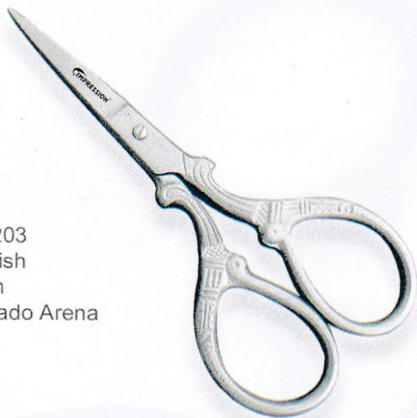

BEAUTY SCISSORS

FORBICINA SATINATA
TIJERAS DE BELLEZA

Art No: API.00203
Finish: Sand finish
Size: 3½" - 9cm
Acabado: Acabado Arena