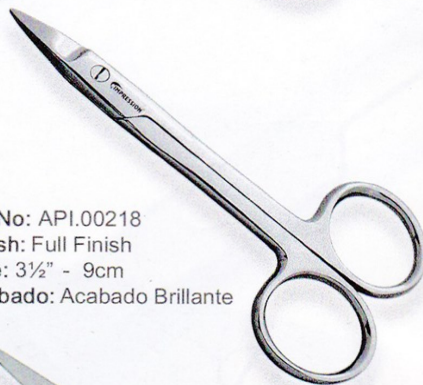

Art No: API.00218
Finish: Full Finish
Size: 3½" - 9cm
Acabado: Acabado Brillante