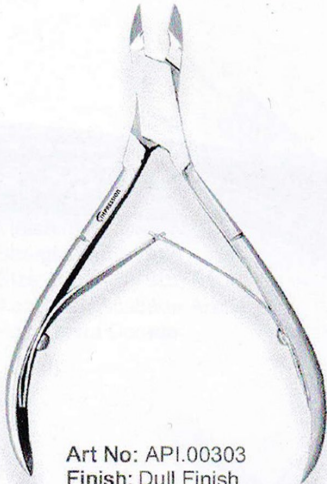

Art No: API.00303
Finish: Dull Finish
Size: 4" - 10cm
Acabado: Acabado Mate