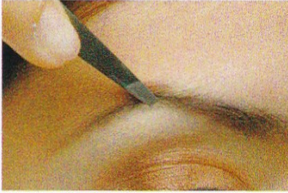

TWEEZERS

PINZAS
PINCE À ÉPILER BISEAUTÉE