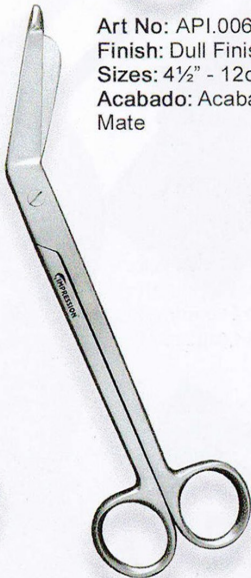

Art No: API.00611
Finish: Dull Finish, Iris Flat
Sizes: 4½" - 12cm
Acabado: Acabado Mate
Iris - Planas

Art No: API.00612
Finish: Dull Finish
Sizes: 6" - 16cm
Acabado: Acabado Mate