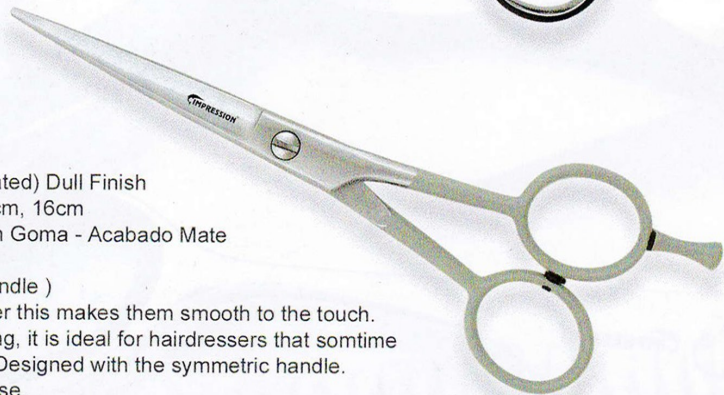

Art No: API.00098

Finish: HANDLE (Rubber Coated) Dull Finish

Size: 5" - 5½" - 6" - 13cm, 14cm, 16cm

Acabado: MANGO Bañado en Goma - Acabado Mate

HANDLE (Rubber Coated Handle)

Handles are coated with rubber this makes them smooth to the touch. And there is no nickel in coating, it is ideal for hairdressers that sometime suffer from allergic reactions. Designed with the symmetric handle. It is easy and comfortable to use.

BLADE: Convex shape blades, made from a supreme stainless alloy.

SCREW: Precision flat Screw (adjustable with a coin).

MANGO (Mango bañado en Goma)

Los mangos están bañados en goma, con tacto liso.

La capa metálica no contiene níquel, ideal para los peluqueros que a veces sufren reacciones alérgicas. Diseñadas con mango simétrico.

Es de utilización fácil y cómoda.

HOJA: Hojas de forma convexa, hechas de una aleación inoxidable de la más alta calidad.

TORNILLO: Tornillo plano de precisión (ajustable con una moneda).

The screw of the scissors are interchangeable and can be changed as per customer requirements.

La vite delle forbici è intercambiabile e può essere cambiata come requisiti del cliente.

Los tornillos de las tijeras son intercambiables; pueden cambiarse conforme con las necesidades del cliente.